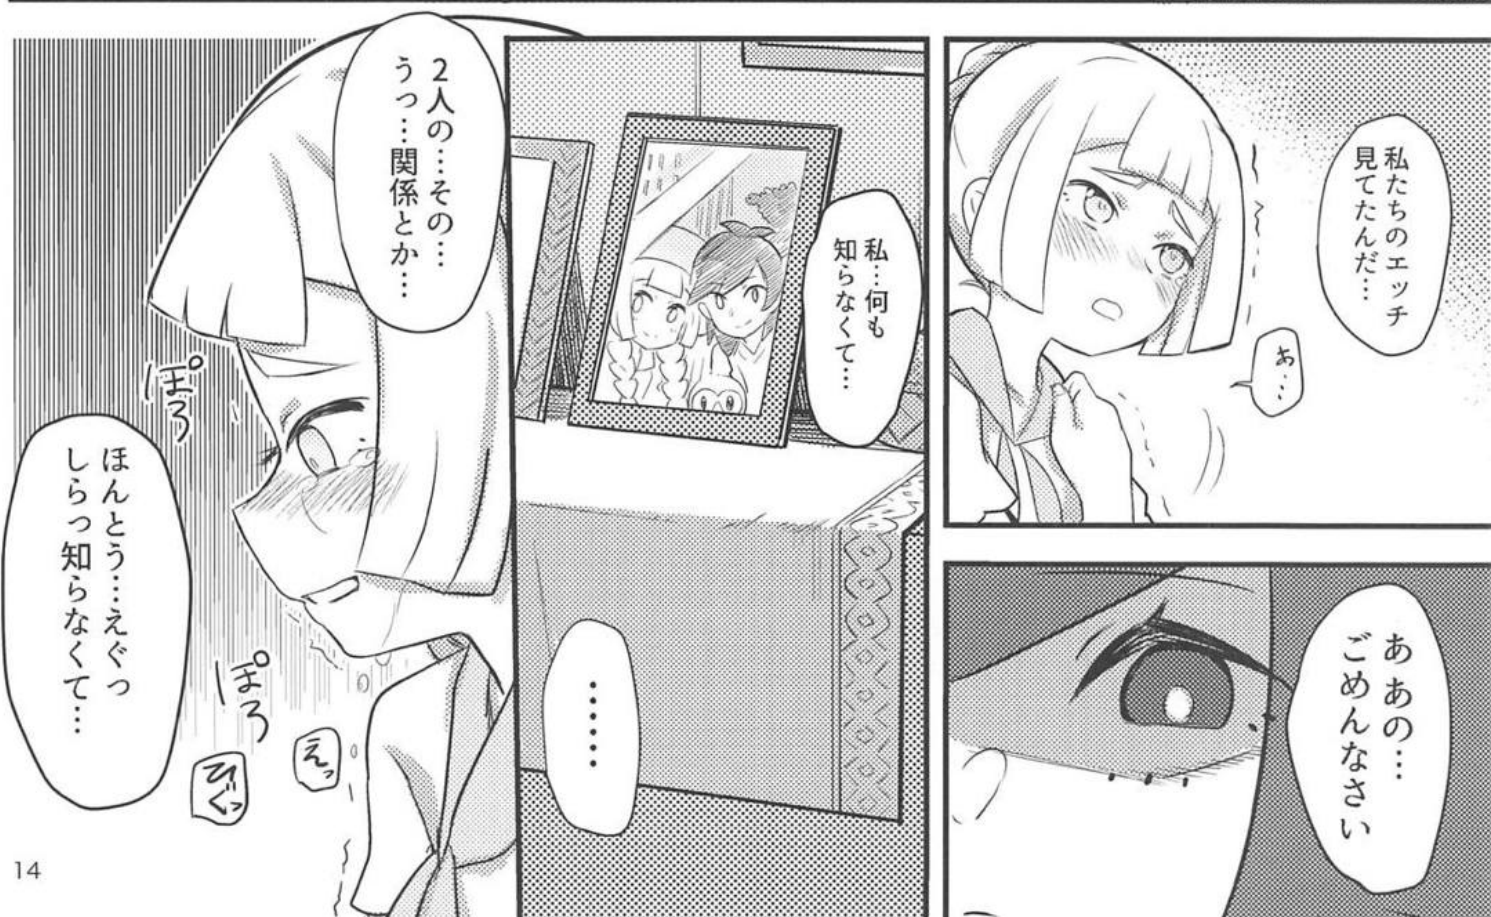

2人の...その...
うっ...関係とか...

ほんとう...えぐっ
しらっ知らなくて...

私たちのエッチ
見てたんだ...

私...何も
知らなくて...

ああの...
ごめんなさい