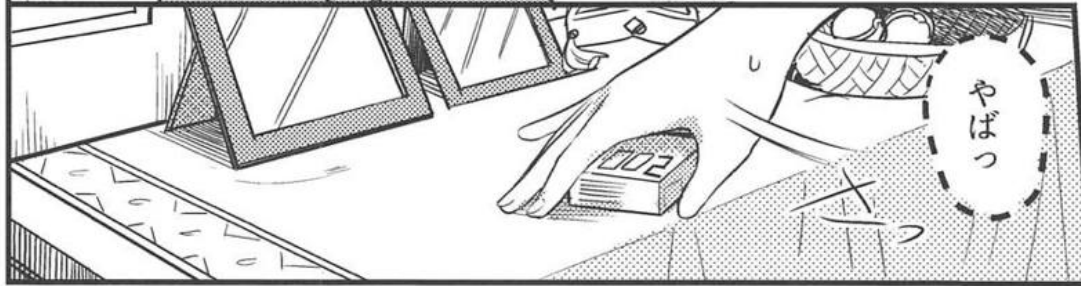

アローラ

あれ
スイレン？

リーリエ！

やばっ

リーリエとのエッチ
気持ちよかったですか？

どうしたの？
夜遅いのに…