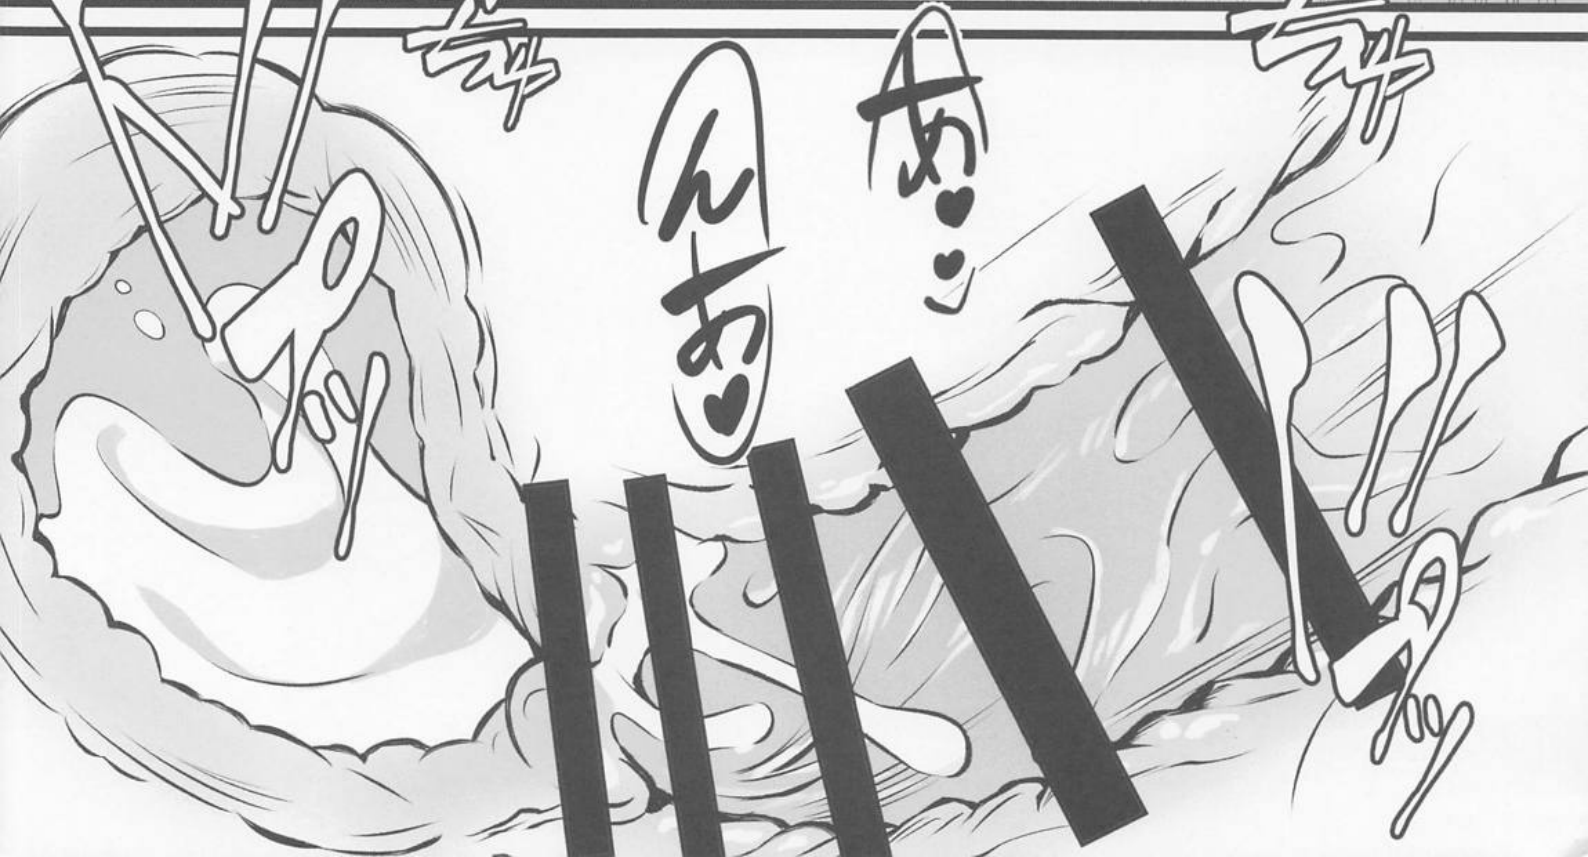

んあ
んあ

あ〜♡
あ〜♡

あ
あ

あ
あ