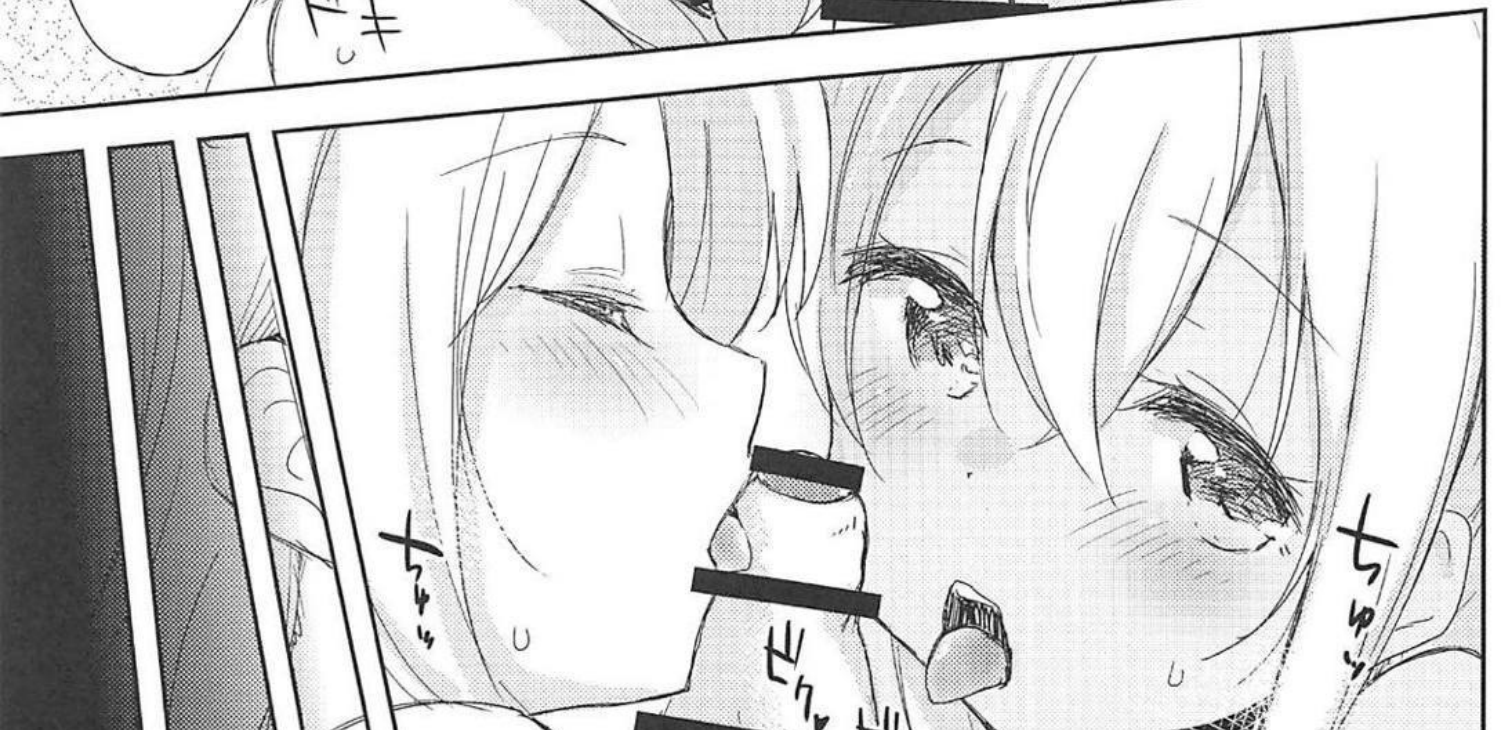

Dd!!

2018 Summer works
presented by syu minase@DROP DEAD!!

X-Rated!!

This is real erotic comics.
Do not read under eighteen.

せくはら荘の管理人さん

SS#50

Miss caretaker of

あつくん以外の皆さんは
ご実家に帰られましたよ